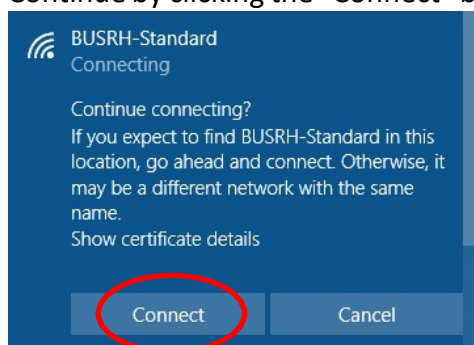

5. Continue by clicking the "Connect" button