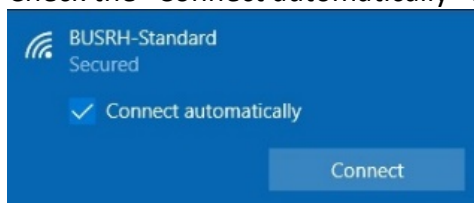

The BUSRH-Standard and BUSRH-Advanced Wi-Fi service cover the area of the Undergraduate Halls, Baptist University Road Campus. The connection is secured by 802.1x authentication.

How to connect Wifi (BUSRH-Standard / BUSRH-Advanced)

1. At the bottom right corner of the screen, click on the Wifi icon

2. Select "BUSRH-Standard" or "BUSRH-Advanced"

3. Check the "Connect automatically" checkbox and click "Connect"