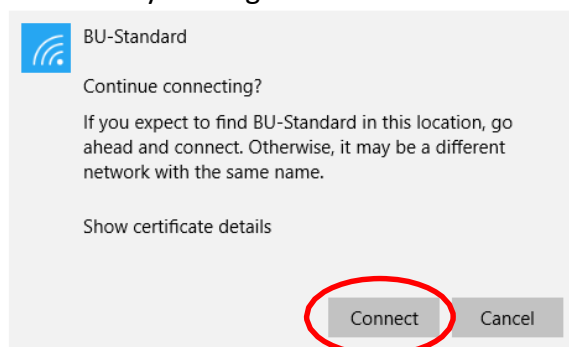

5. Continue by clicking the "Connect" button