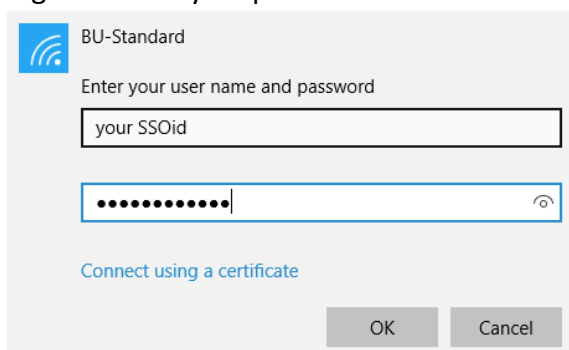

The BU-Standard and BU-Advanced Wi-Fi service cover most area of the Hong Kong Baptist University Kowloon Tong and Shek Mun Campus. The connection is secured by 802.1x authentication.

How to connect Wifi (BU-Standard / BU-Advanced)

1. At the bottom right corner of the screen, click on the Wifi icon

2. Select "BU-Standard" or "BU-Advanced"

3. Check the "Connect automatically" checkbox and click "Connect"

4. When the login window prompt, enter your SSOid (for student: input your student number) together with your password: